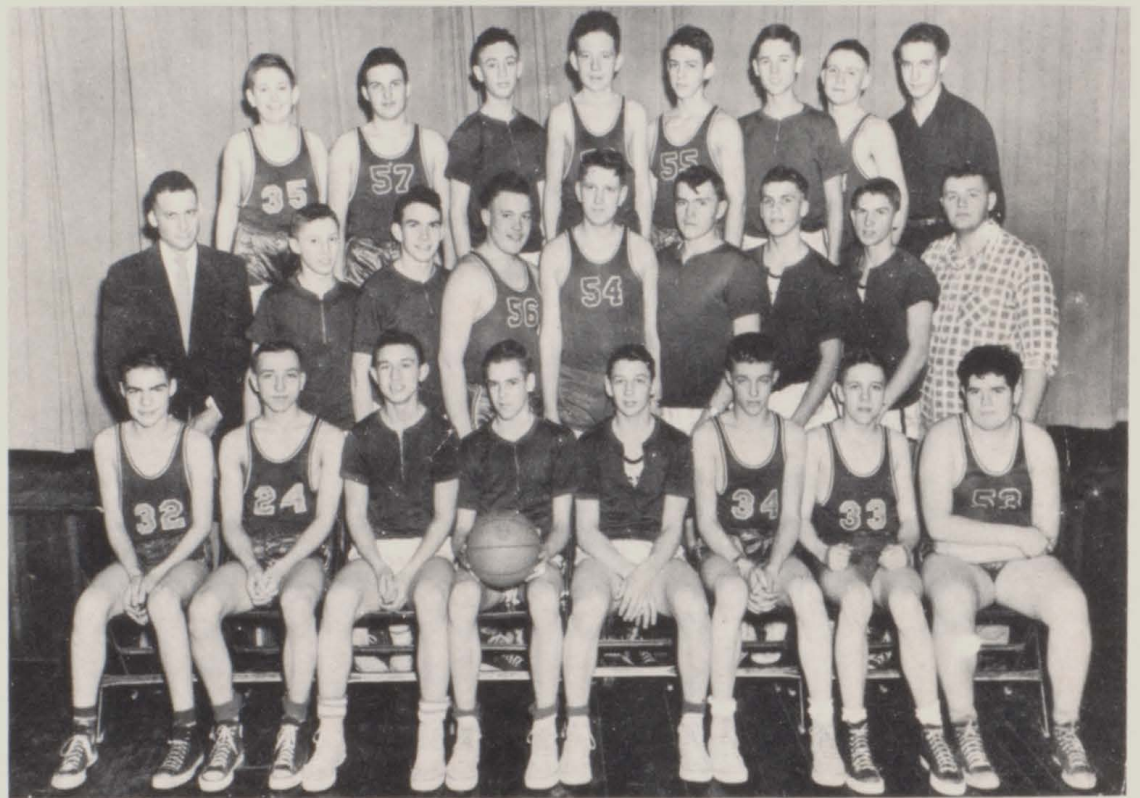

Alfred Leonard

Jim Bigger

Floyd Johnson

J
U
N
I
O
R

V
A
R
S
I
T
Y

MONMOUTH LOCKER SERVICE
618 South D. Street
Monmouth, Illinois
Orville Smock, Proprietor

B
A
S
K
E
T
B
A
L
L

A
N
D