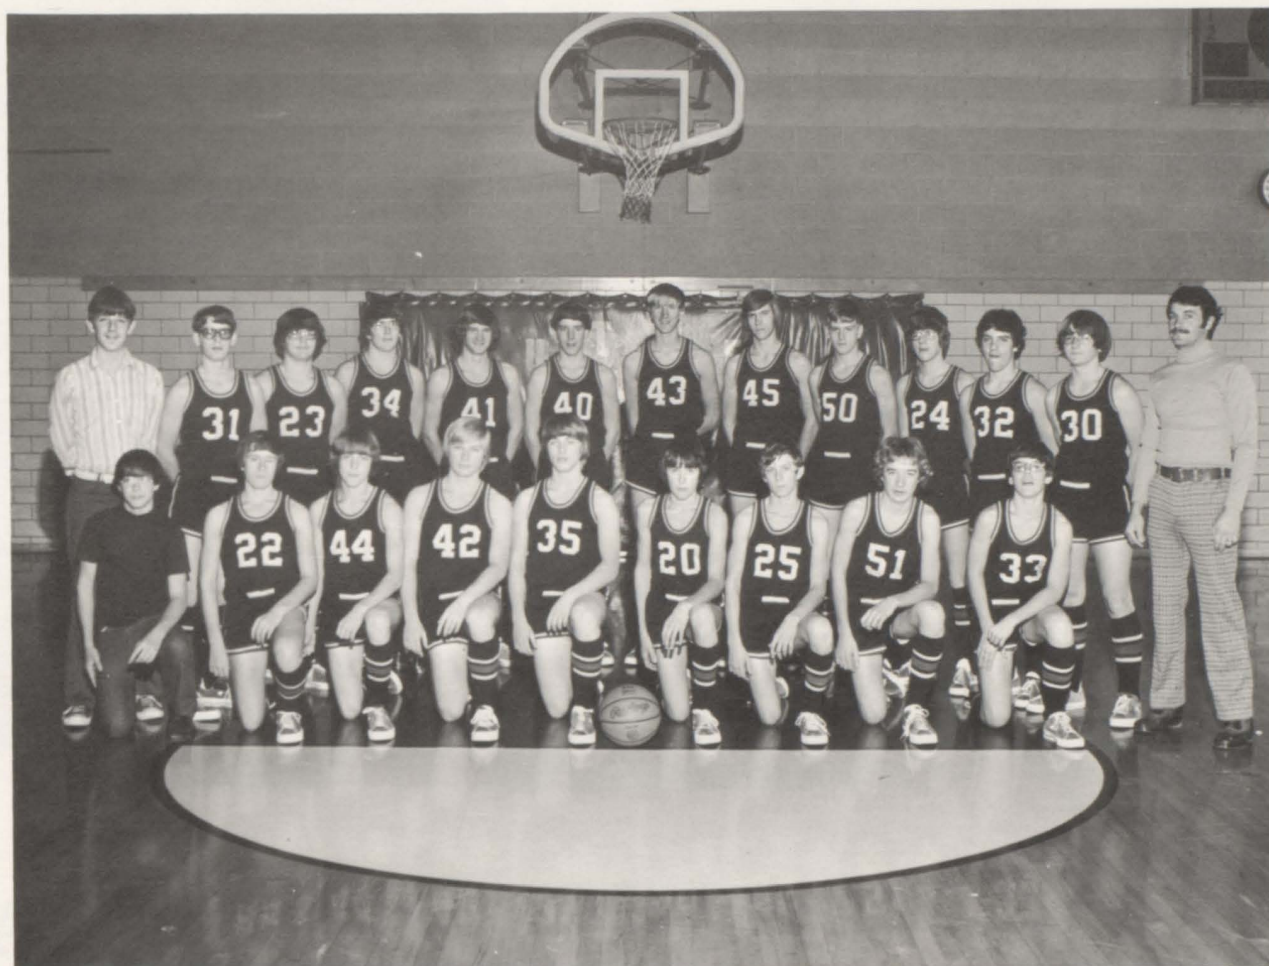

JUNIOR VARSITY TEAM

ROW ONE: Terry Jarvis—Manager, Rex Roberts, Mickey Pulse, Sheldon Avery, Paul McIntire, Monty Klossing, David Keane, Robert Corzatt, and Dan Distin. ROW TWO: Marvin Linder—Manager, Scott Torrance, Ronnie Waid, Jon Corzatt, Nyles Cable, Don Gerhardt, Rick Waterman, Jim LaFayette, Willie Phillips, Jack Richey, John Johnson, Scott Lafary, Mr. Burrell—Coach.