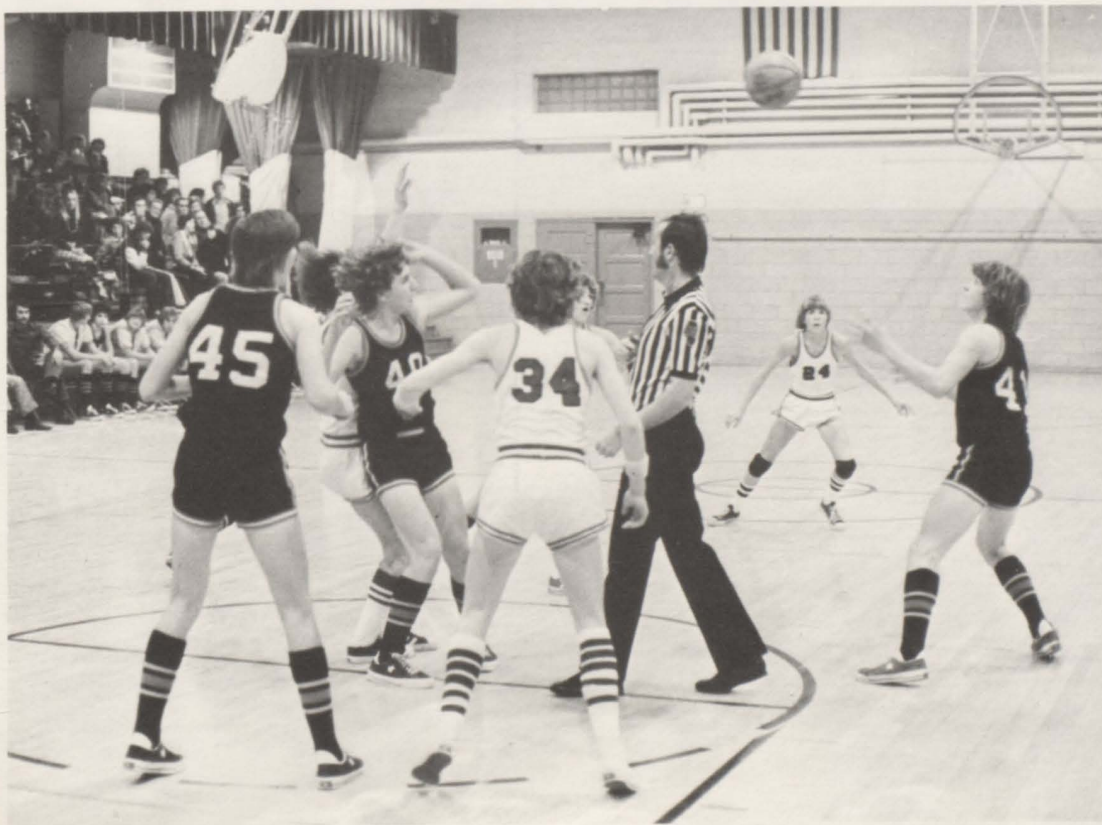

BASKETBALL CANDIDS